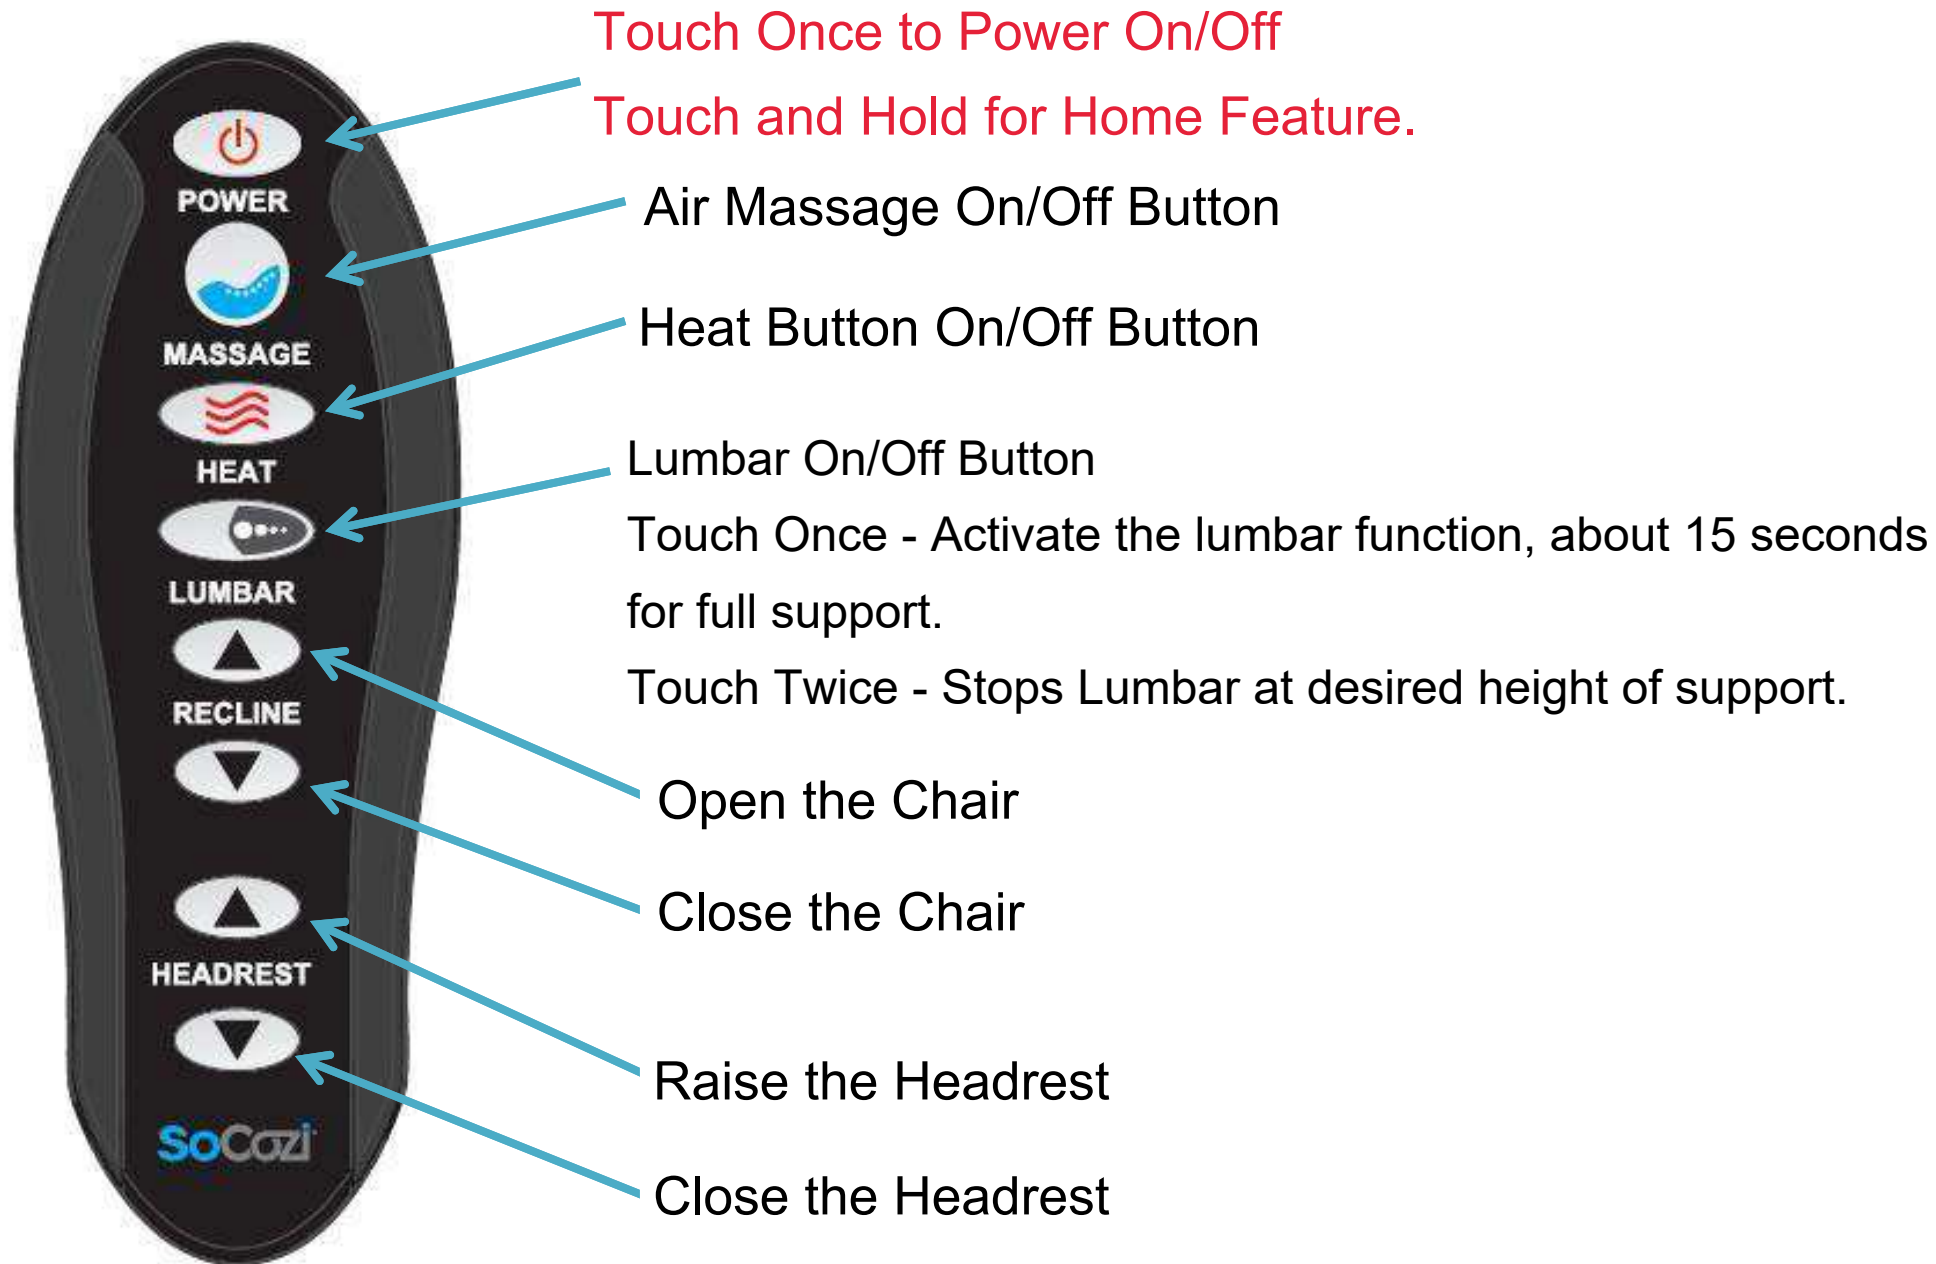

SoCozi Remote Functions

*Home Feature will close the headrest first and then the ottoman.